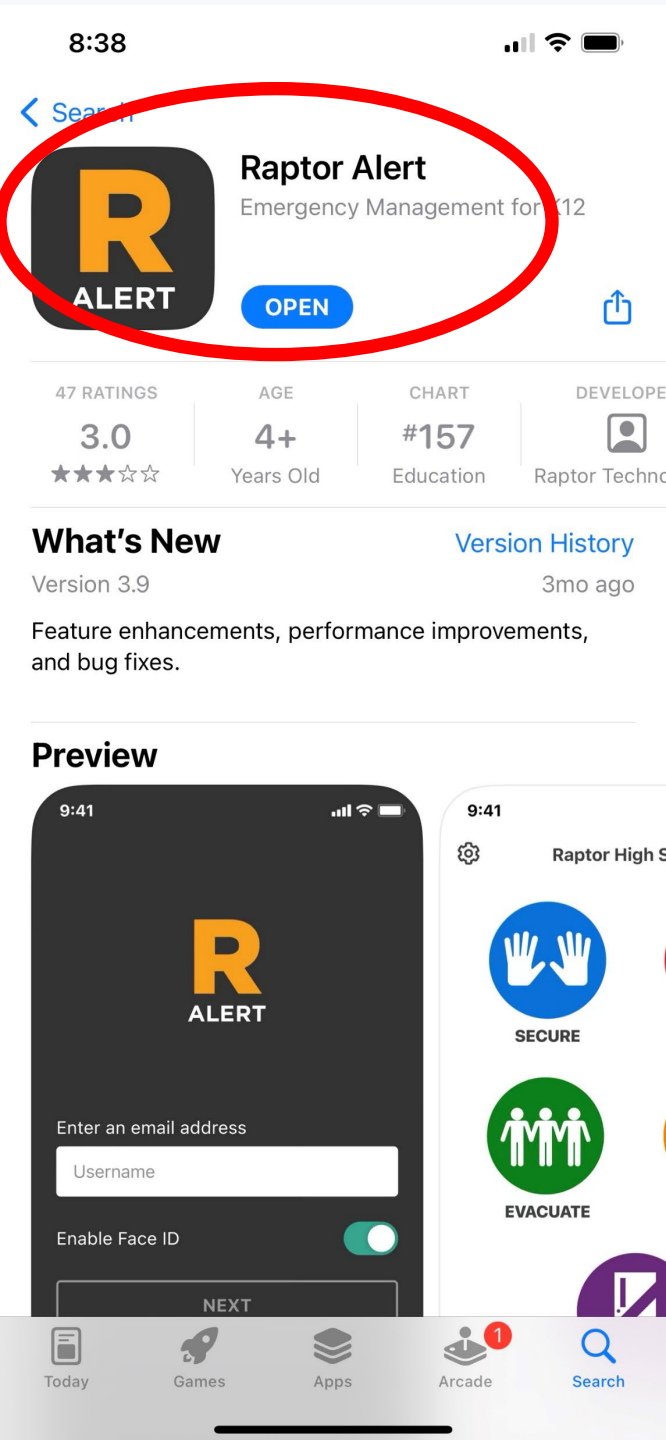

Panic Button App

RAPTOR®

TECHNOLOGIES

THE **GOLD STANDARD** IN SCHOOL SAFETY

Raptor Username:

'username'@GulfCoSchools.com

(Not @gulf.k12.fl.us)

Raptor Password:

Your Google Classroom Password

Emergency Call Service

Please provide the phone number for this device to enable our Emergency Call Service.

PHONE NUMBER

(000) 000-0000

NOT NOW

NEXT

Verification

Enter the 4 digit code that you just received.

VERIFICATION CODE

RE-SEND CODE

Done

From Messages
7346

1	2 ABC	3 DEF
4 GHI	5 JKL	6 MNO
7 PQRS	8 TUV	9 WXYZ
.	0	✕

"Raptor Alert" Would Like to Send You Notifications