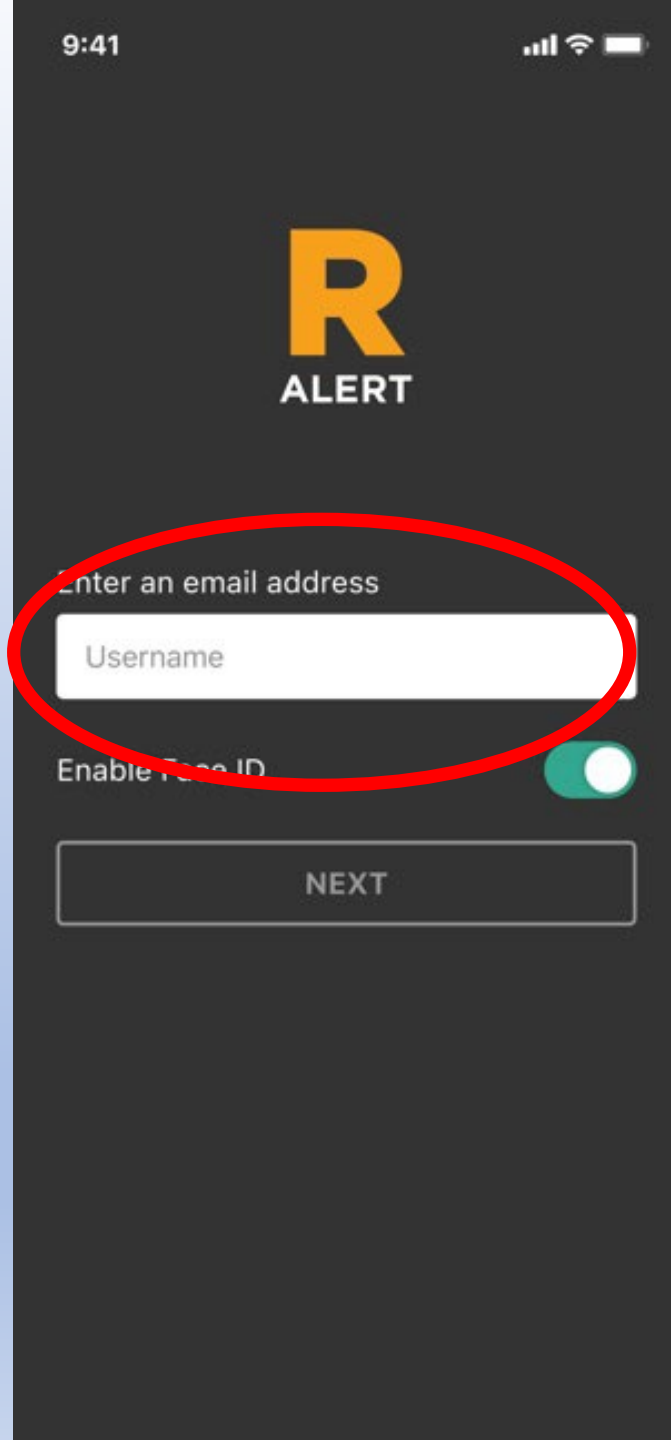

Your Google Classroom Password

Emergency Call Service

Please provide the phone number for this device to enable our Emergency Call Service.

PHONE NUMBER

(000) 000-0000

NOT NOW

NEXT

Verification