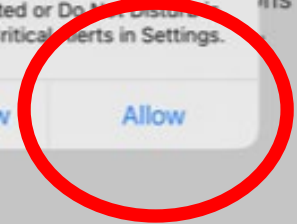

Get n that y Ra r
Notifications may include alerts, sounds, and icon badges. These can be configured in Settings.

Don't Allow

Allow

NEXT

"Raptor Alert" Would Like to Send You Critical Alerts

Critical Alerts always play a sound and appear on the lock screen even if your iPhone is muted or Do Not Disturb is on. Manage Critical Alerts in Settings.

Don't Allow

Allow

NEXT

Allow "Raptor Alert" to use your location?

Your location will not be accessed or shared otherwise.

Precise: On

Allow Once

Allow While Using App