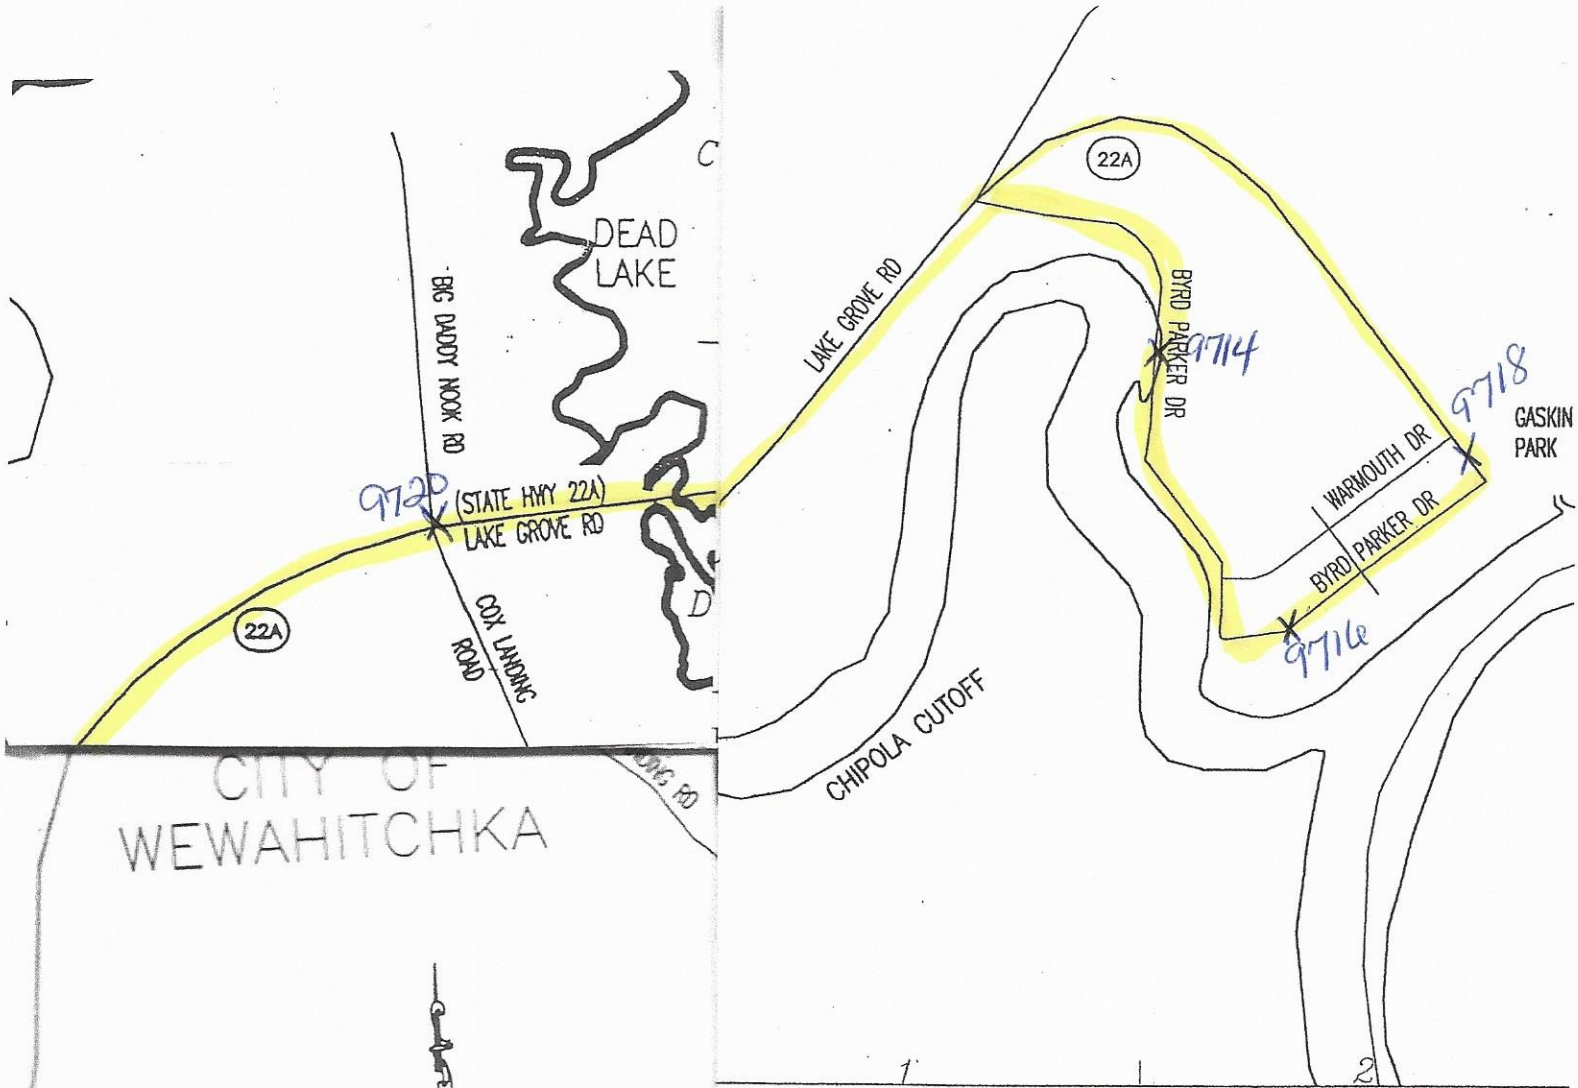

#97  
Julie Carr

CITY OF WEWAHITCHKA

DATE 8-16-99	WEWAHITCHKA - GULF CO 911 EMERGENCY RESPONSE S
BY MELK	

- PEAR DR
- CHERRY DR
- JUNIPER DR
- LAUREL DR
- MIMOSA DR
- HOLLY DR
- SPRAYS DR
- ISLAND DR